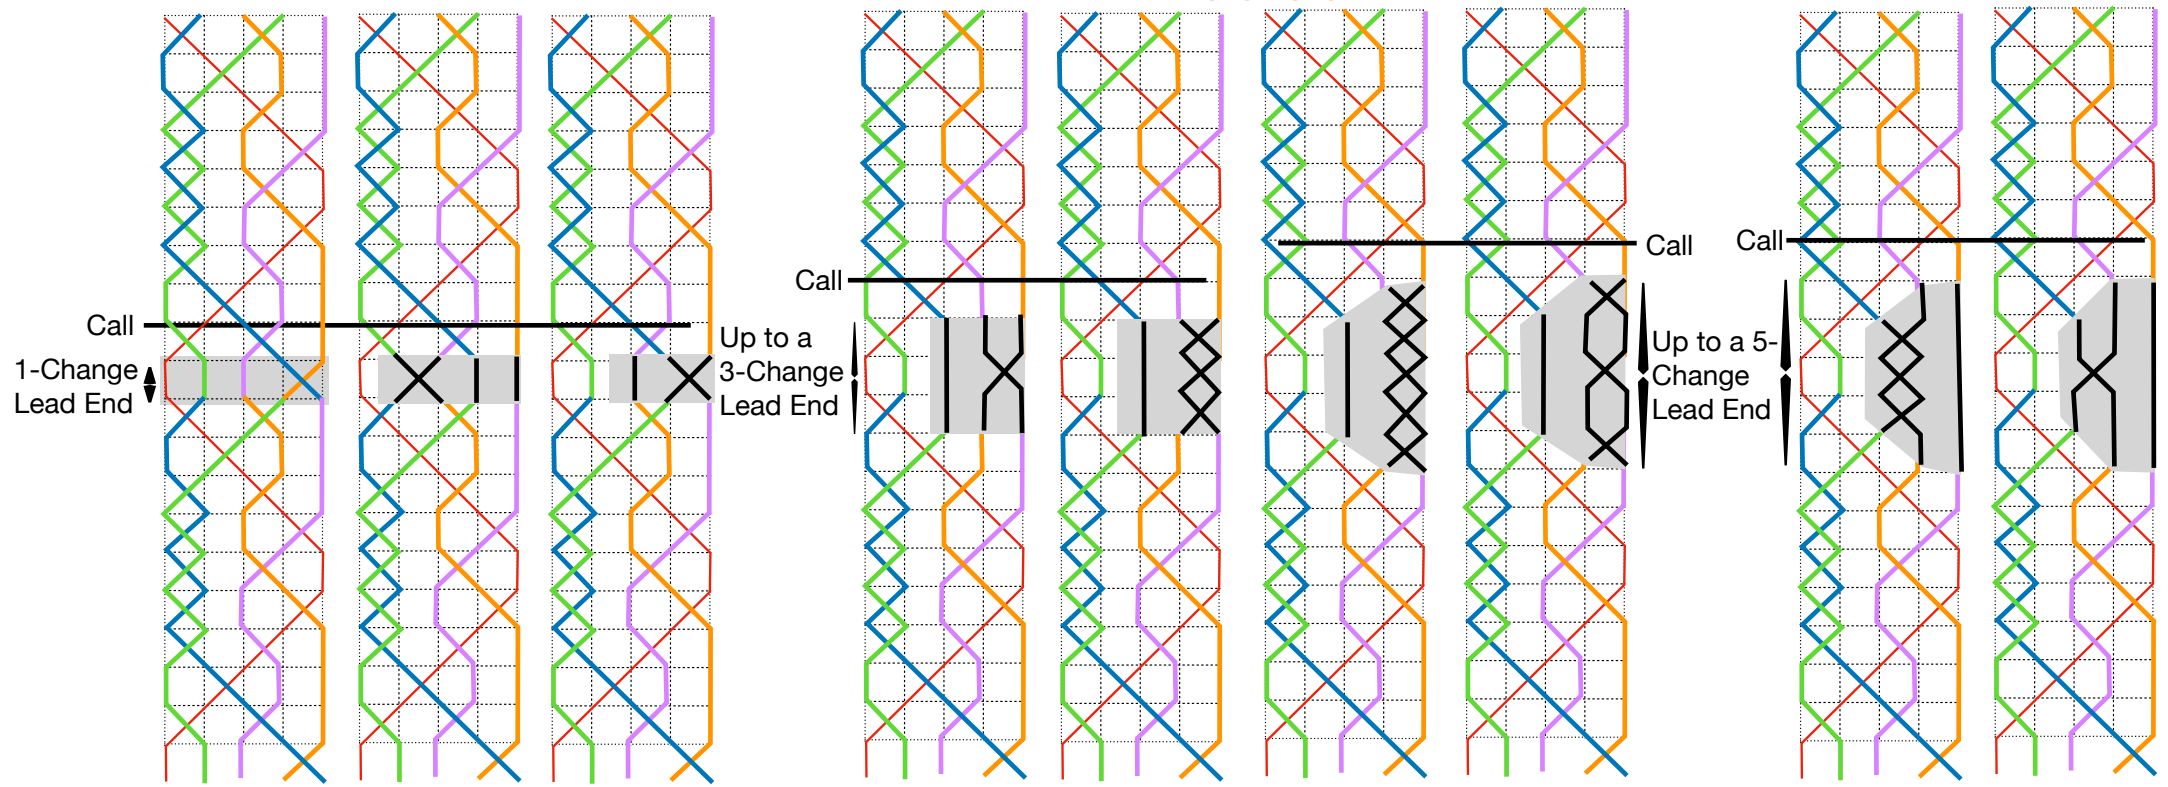

2→4→2 5→5

Grandsire Single

1,3,123,3,1

3→3

Wallflower

1,345,123,345,1

Wainfleet Extreme

145,5,125,5,145

2→3→5→4→2

Minster Extreme

145,345,125,345,145

Call

1-Change Lead End

Up to a 3-Change Lead End

Call

Call